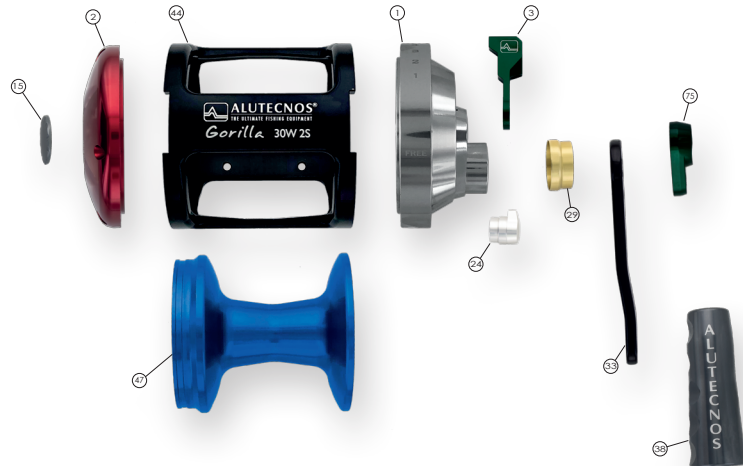

combination 1

combination 2

combination 3

combination 4

combination 5

Free combination!

*You can order the parts you want of the color you prefer,
using the following coding.*

- | | |
|----|--------------------------------------------------------|
| 1 | Flangia Lato Ingranaggi <i>Right Side Plate</i> |
| 2 | Flangia Lato Frizione <i>Left Side Plate</i> |
| 3 | Leva Frizione <i>Drag Lever</i> |
| 15 | Ghiera Pre-Set <i>Pre-Set Knob</i> |
| 24 | Selettore Cicala <i>Buzzer Control</i> |
| 29 | Distanziale <i>Spacer</i> |
| 33 | Leva Azionamento <i>Crank Assembly</i> |
| 38 | Impugnatura <i>Knob Assembly</i> |
| 44 | Telaio <i>Frame</i> |
| 47 | Rocchetto <i>Spool</i> |
| 75 | Blocchetto Gruppo Pulsanti <i>Push Button Plate</i> |

Gorilla

50 2S

50W 2S

The NEW Alutecnos Gorilla 50 2-speed and 50 wide 2-speed Albacore reels are compact, ergonomic, and powerful, with a built-in two-speed mechanism that sports a 3.3:1/1.7:1 recovery ratio. The technology built into these new models will help you take on any big-game giant the ocean has to offer. The Gorilla 50 2S and 50W 2S have integrated drag-preset dials and a clutch flange that is ergonomically designed for maximum comfort during the most strenuous fights. The reel's dual drag discs are capable of producing over 55 Lbs. of drag with a guaranteed free spool. A recessed and extended crank lever, combined with an ergonomic aluminum handle, allow you to generate maximum power and take full advantage of the advanced two-speed system.